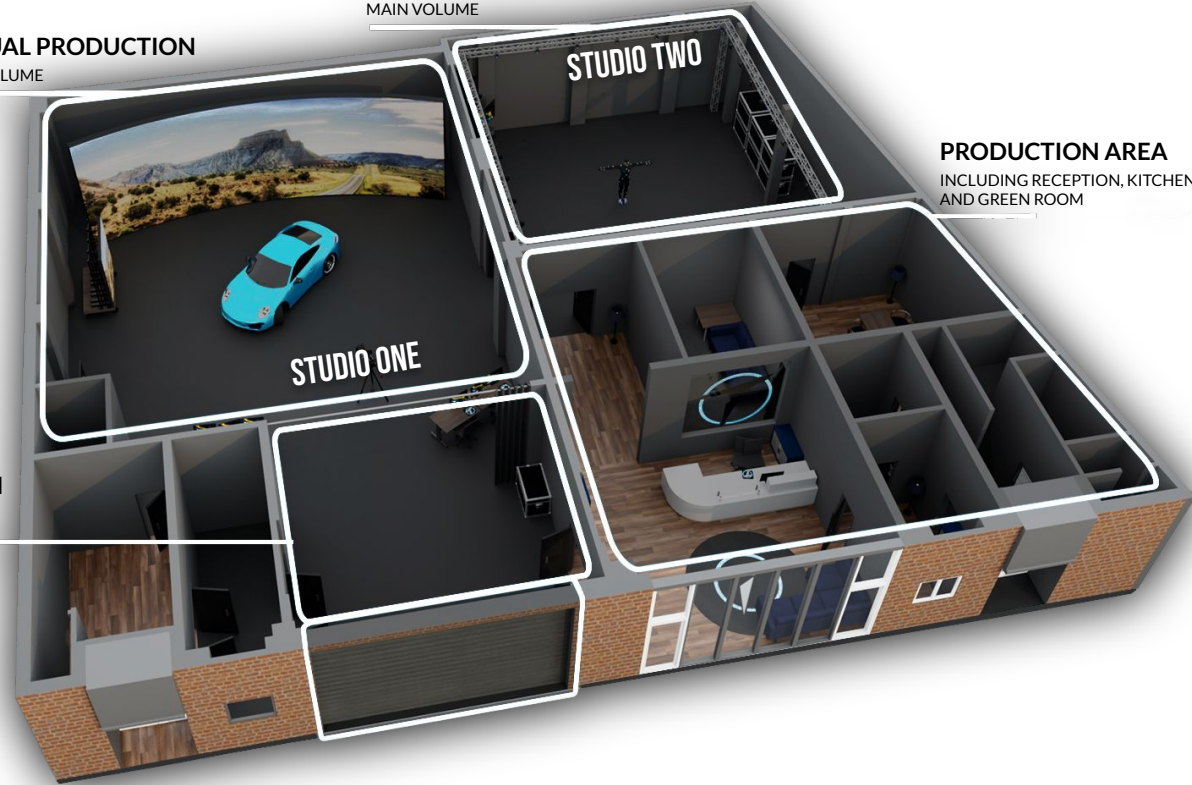

FACILITIES

- 3 meeting rooms
- 2 studios
- Terrace
- Fully equipped kitchen
- Casual seating
- Hot desks
- Bathrooms and a shower
- Free Wifi
- Disabled access
- Water, Tea, Coffee

VIRTUAL PRODUCTION
CONTROL AREA OR EXPANDED
VOLUME

VIRTUAL PRODUCTION
MAIN VOLUME

MOTION CAPTURE
MAIN VOLUME

PRODUCTION AREA
INCLUDING RECEPTION, KITCHEN
AND GREEN ROOM